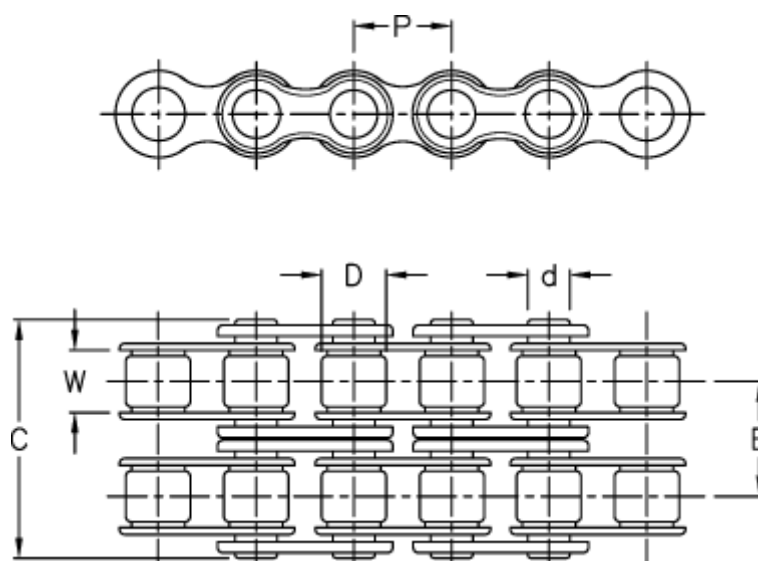

Article number: 6100122060

Description: KLEEchain stainless steel - 5/8x3/8" - Duplex 10-B2  
Open roller chain in meters

## Measures

Breaking power =	56200N	W =	9,65
C	= 36,10		
Chain size	= 5/8"		
d	= 5,08		
D	= 10,16		
Description	= 10 B-2		
E	= 16,59		
P	= 15,875		